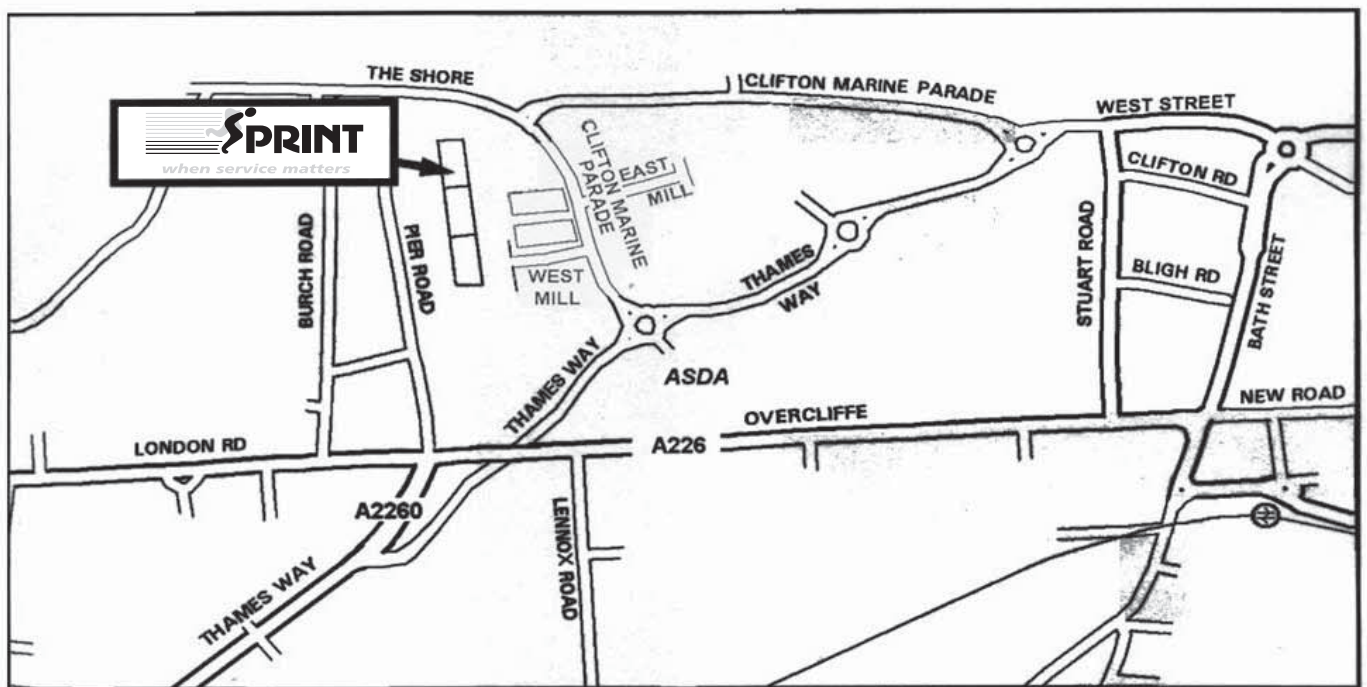

- ◆ Leave the A2 and join the A2260 sign-posted Gravesend/Northfleet.
- ◆ Follow the A2260 Gravesend Town Centre, at second roundabout, turn right into Thames Way.
- ◆ Through traffic lights, to next roundabout, turn right.
- ◆ Next lights turn right, through road tunnel, to roundabout.
- ◆ Turn Left into Clifton Marine Parade, 20 yards on left is West Mill.